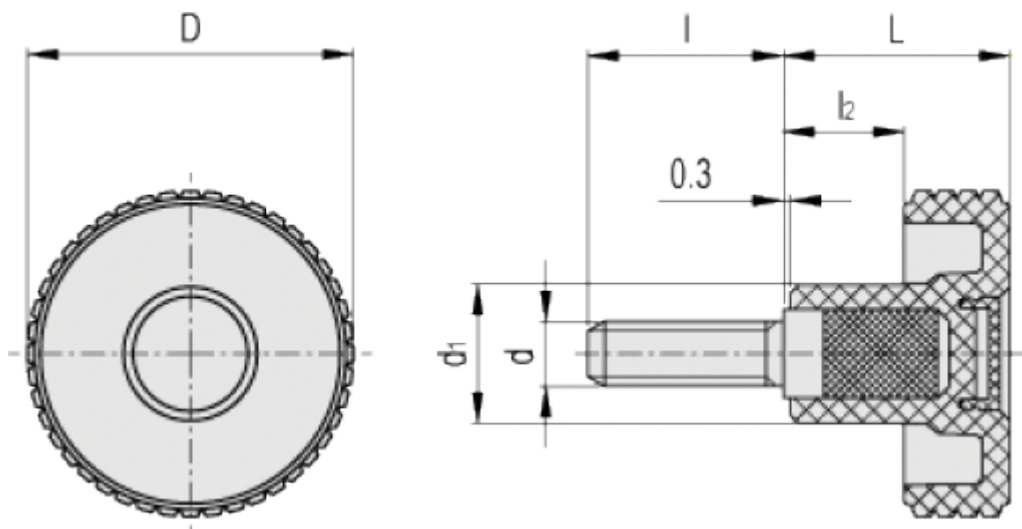

Article number: 23020343832

Description: E+G Knurled knob MBT.40 p-M8x20-C2, Orange

Measures

D = 39.5

d1 = 17

d6g = M8

L = 26.5

l = 20

l2 = 12.5